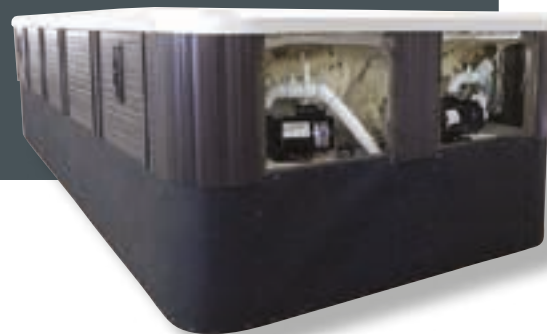

Many of models are available as 'In-Ground' these are purpose made with the bottom 610mm of the cabinet removed and replaced

with durable polyethylene and the equipment located higher in the cabinet. Each In-Ground model is between 300mm-610mm longer than its standard counterpart.