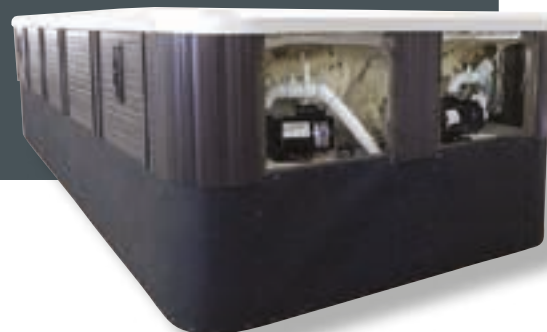

Many of models are available as 'In-Ground' these are purpose made with the bottom 610mm of the cabinet removed and replaced

with durable polyethylene and the equipment located higher in the cabinet. Each In-Ground model is between 300mm-610mm longer than its standard counterpart.