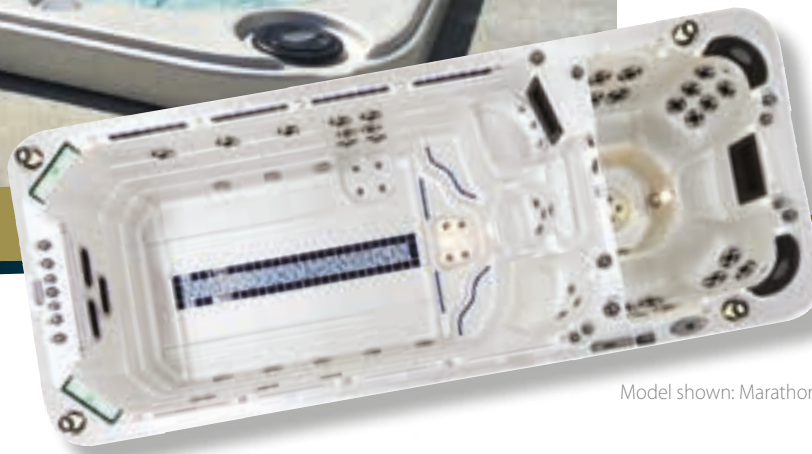

Marathon

Dual Temperature

The Marathon has all the great features of the Relay and more. The spa end still seats 5 but this time the transparent dividing wall has been replaced on the pool side by 3 extra seats ideal for those warm summer days when you just want to cool down and relax. The total of 8 seats plus 1 stand up massage station makes the Marathon a popular and accommodating dual temperature swimspa. It also features an auxiliary control panel so that you can independently control both ends of the spa at the same time. The Marathon is also available as an in ground swimspa.

An Olympic installed to ground level in this contemporary setting

Model shown: Marathon in Cameo

Marathon

Dual Temperature

- 2 x 2.5hp (1.9kW) 2 Speed Pumps
- 3 x 3hp (2.2kW) Boost Pumps
- 2 x 3kW Heaters
- 3 River Swim Jets
- Auxiliary Control Panel
- From 70 Amp Supply (30+40)
- 2 x Ozone
- 2 x 100sq ft Filtration