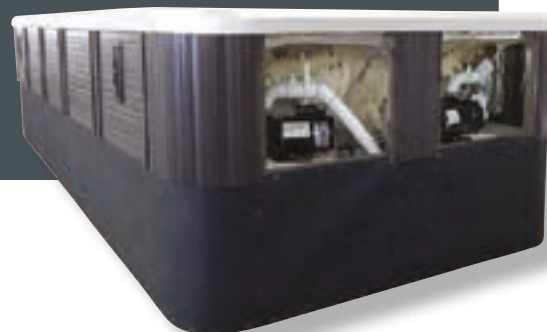

with durable polyethylene and the equipment located higher in the cabinet. Each In-Ground model is between 300mm-610mm longer than its standard counterpart.

Every Catalina Swimspa is hand built to the highest of standards using only the finest materials and components. To enhance the clients purchasing experience and long term satisfaction we offer an unparalleled list of options and upgrades to allow the purchaser to 'design their own' bespoke model.