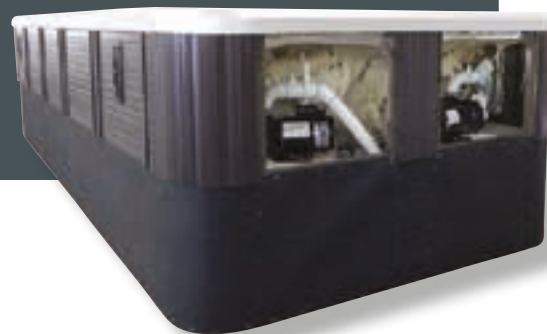

with durable polyethylene and the equipment located higher in the cabinet. Each In-Ground model is between 300mm-610mm longer than its standard counterpart.

Every Catalina Swimspa is hand built to the highest of standards using only the finest materials and components. To enhance the clients purchasing experience and long term satisfaction we offer an unparalleled list of options and upgrades to allow the purchaser to 'design their own' bespoke model.