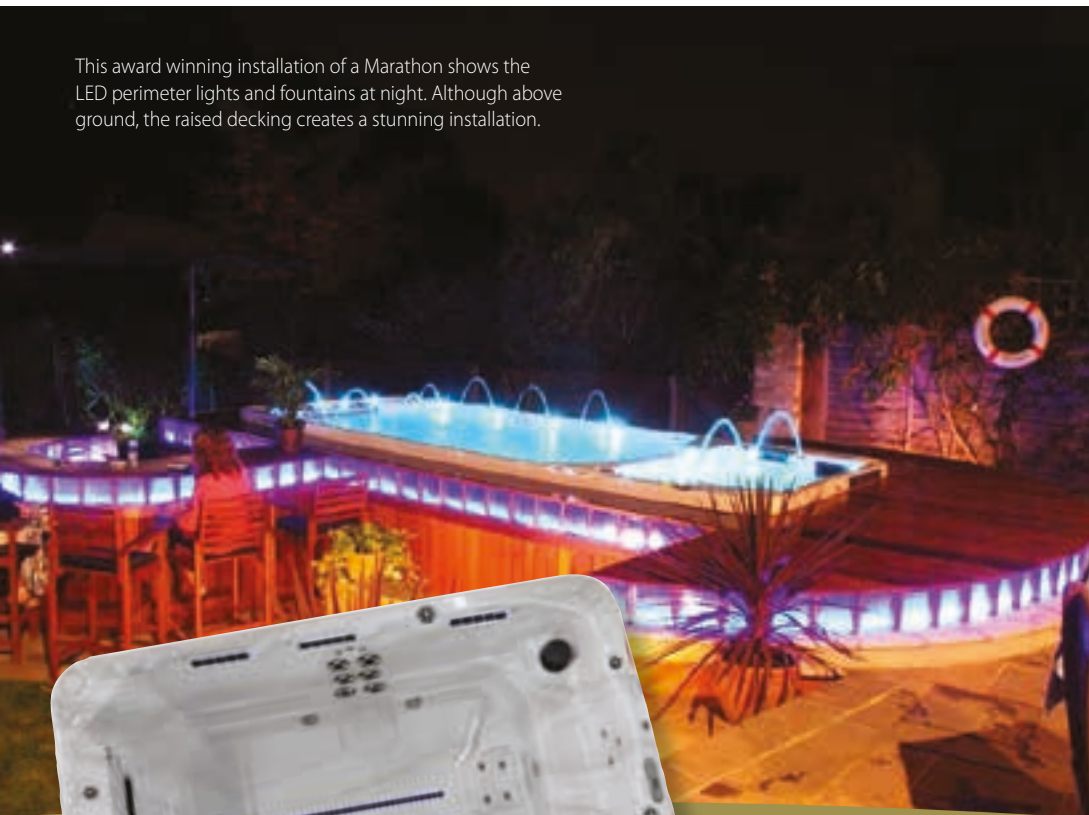

Orinoco Pool

The Orinoco is a no nonsense fitness pool designed with exercise in mind. This fitness pool with stand up massage station and exercise/rowing kit is ideal for serious swimmers or those that already have, or would like, separate pool and spa.

This award winning installation of a Marathon shows the LED perimeter lights and fountains at night. Although above ground, the raised decking creates a stunning installation.

Orinoco *Aquadynamic*

- 1 x 2.5hp (1.9kW) 2 Speed Pump
- 3 x 3hp (2.2kW) Boost Pumps
- 3kW Heater
- 3 River Swim Jets
- Auxiliary Control Panel
- From 48 Amp Supply
- Ozone
- 100sq ft Filtration